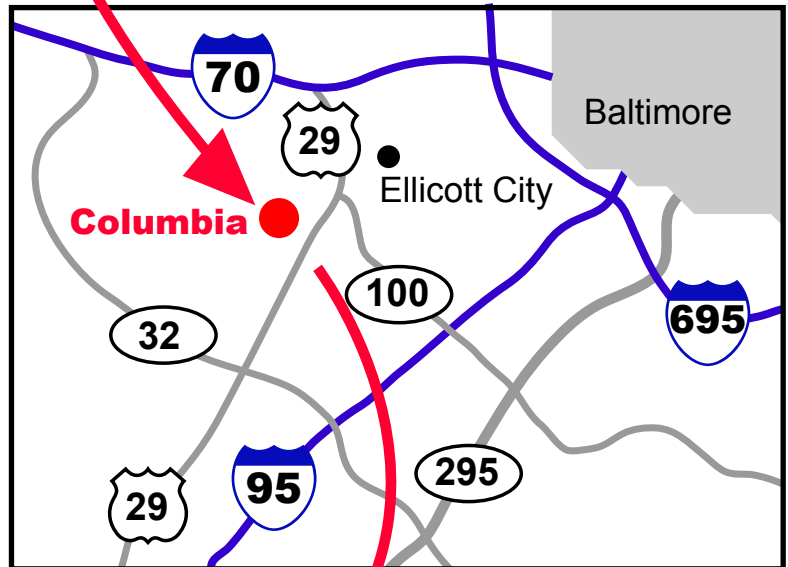

# McDonald's<sup>®</sup> McSoccerfest

## Directions:

- 695 Baltimore Beltway to Exit 16 (I-70 West).
  - Follow I-70 West to Route 29 South toward Columbia.
  - Follow Route 29 to Route 108 West.
  - Follow Route 108 West to Centennial Lane and make a right.
  - Park entrance is approximately 3/10 mile on left.
- 
- Interstate 95 North or South
  - Exit onto Route 100 West, towards Columbia.
  - Take Route 29 South to Route 108 West.
  - Proceed approximately 2 miles to Centennial Lane.
  - At light, turn right and go approximately 3/10 mile to Park entrance on your left.

## McDonald's McSoccerfest 2007

Northrop Fields at Covenant Park  
4560 Centennial Lane  
Ellicott City, MD 21042  
410-203-9590