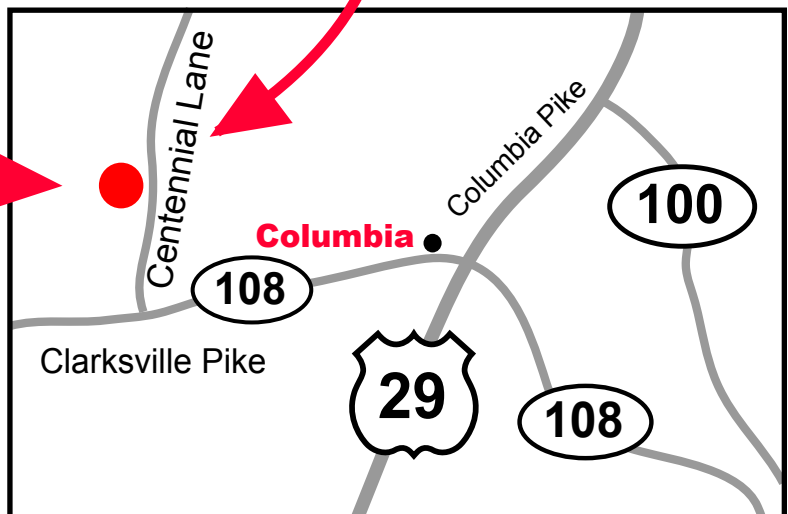

## Directions:

- 695 Baltimore Beltway to Exit 16 (I-70 West).
  - Follow I-70 West to Route 29 South toward Columbia.
  - Follow Route 29 to Route 108 West.
  - Follow Route 108 West to Centennial Lane and make a right.
  - Park entrance is approximately 3/10 mile on left.
- 
- Interstate 95 North or South
  - Exit onto Route 100 West, towards Columbia.
  - Take Route 29 South to Route 108 West.
  - Proceed approximately 2 miles to Centennial Lane.
  - At light, turn right and go approximately 3/10 mile to Park entrance on your left.

## McDonald's McSoccerfest 2007

Northrop Fields at Covenant Park  
4560 Centennial Lane  
Ellicott City, MD 21042  
410-203-9590