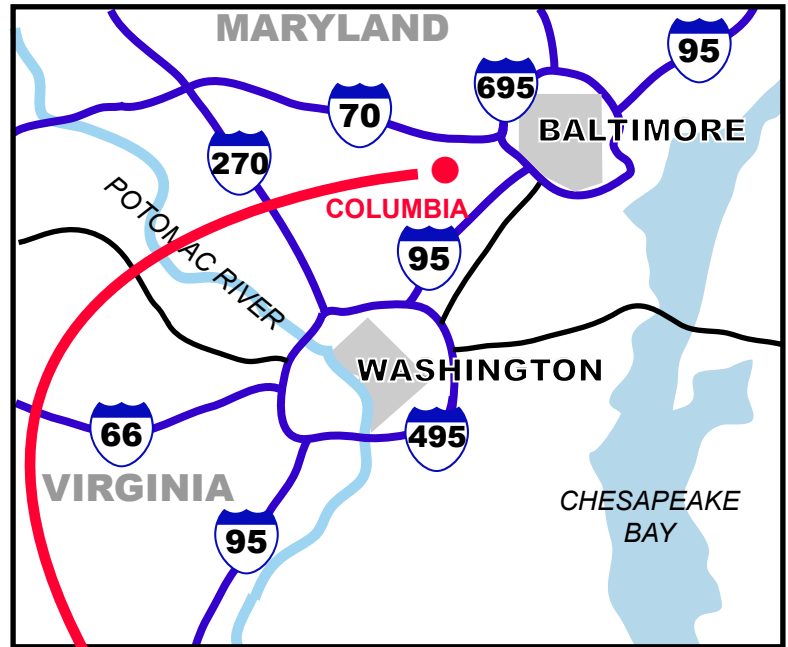

# McDonald's<sup>®</sup> McSoccerfest

## Directions:

- 695 Baltimore Beltway to Exit 16 (I-70 West).
  - Follow I-70 West to Route 29 South toward Columbia.
  - Follow Route 29 to Route 108 West.
  - Follow Route 108 West to Centennial Lane and make a right.
  - Park entrance is approximately 3/10 mile on left.
- 
- Interstate 95 North or South
  - Exit onto Route 100 West, towards Columbia.
  - Take Route 29 South to Route 108 West.
  - Proceed approximately 2 miles to Centennial Lane.
  - At light, turn right and go approximately 3/10 mile to Park entrance on your left.

## McDonald's McSoccerfest 2007

Northrop Fields at Covenant Park  
4560 Centennial Lane  
Ellicott City, MD 21042  
410-203-9590